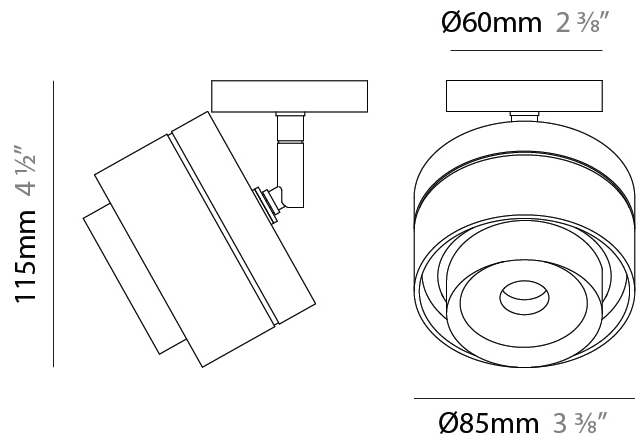

ZOOM SURFACE

A7200015- -

base number   Color   Finish
Temperature   Options

1. To build a product code in our configurator select the specify button on the base model # product page
2. To build a manual product code on this datasheet choose from the options listed below in blue font and add the suffix to the base model #

GENERAL

Series: Zoom
Brand: Letroh
Division: Architectural
Mounting Type: Surface
Mounting Location: Ceiling
Subcategory: Spots

PHYSICAL

Shape: Cylinder
Diameter (mm): 85
Diameter (in): 3 3/8
Height (mm): 115
Height (in): 4 1/2
Light Distribution: Adjustable / Downlight
Weight (kg): 0.38
Weight (lbs): 0.73
Fixture Finish: WHI / BLK
Fixture Material: Aluminum

ELECTRICAL

Lamp Type: LED (Zhaga Standard)
Input Wattage (W): 14.7
Total Output Wattage (W): 12.7
Dimming: Tri-Mode (Non-Dimming and Phase Dimming (120Vac only) and 0-10V Dimming)
Driver Included: No
Driver Location: Remote
Driver Type: Constant Current - Universal
Driver Class: Class 2
Housing: ENCP3
Input Voltage (V): 120 - 277
Constant Current (MA): 350

LED

Color Temperature (°K): 2700 / 3000
Max. Delivered Lumen (lm): 831 / 878
Nominal Lumen (lm): 1010 / 1068
CRI: >97 CRI
Lamp Life (hrs): 50000

OPTICAL

Optic°: 12 - 46
Adjustability: Tilting and rotating

RATINGS AND CERTIFICATIONS

Certified By: Certified for North American Standards
IP rating: IP20