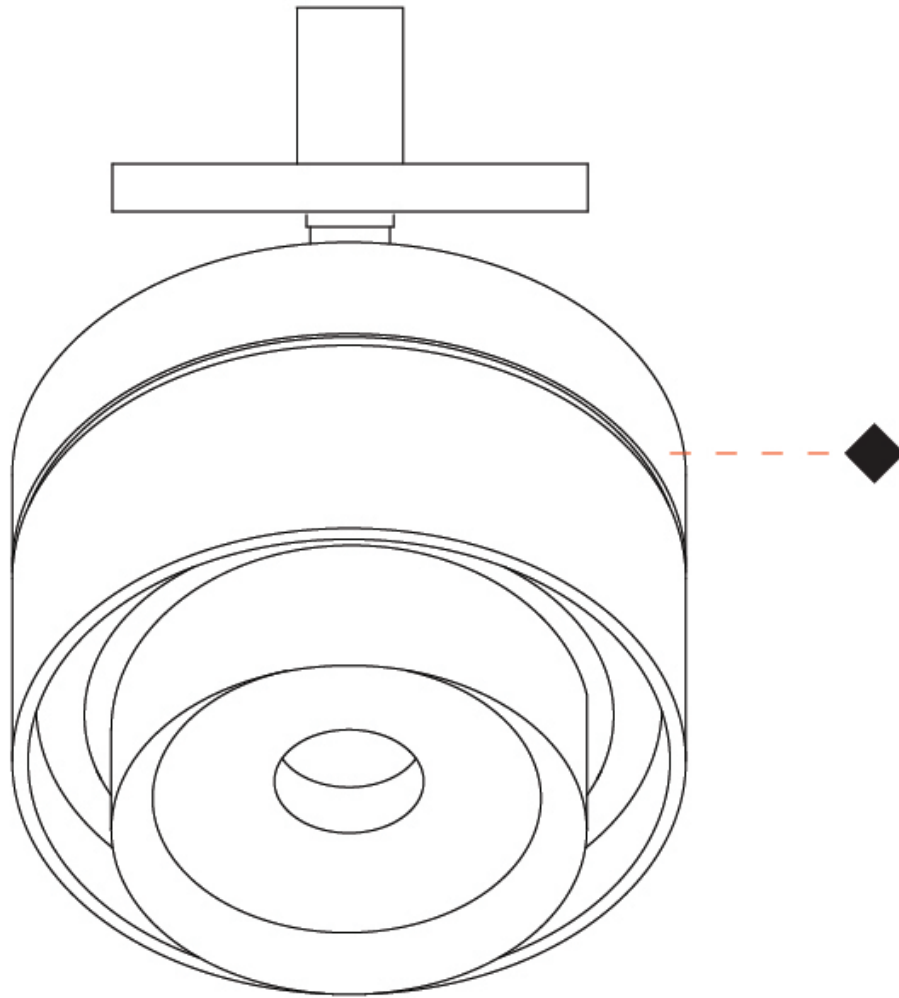

ZOOM SURFACE

A7200014-

PROJECT

TYPE

SPECIFIER

QUANTITY

DATE

A