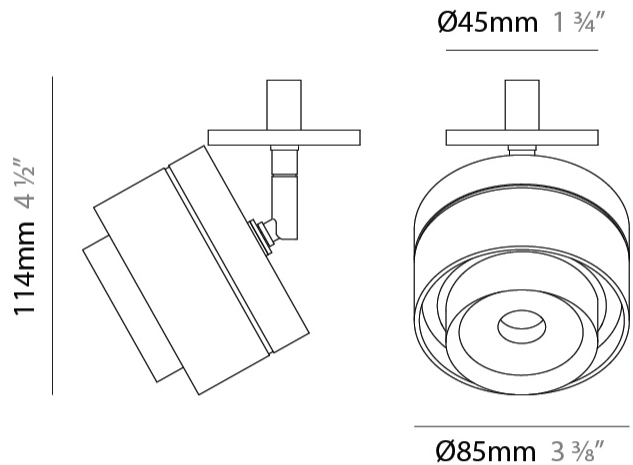

ZOOM SURFACE

A7200014- -

base number   Color   Finish
Temperature   Options

1. To build a product code in our configurator select the specify button on the base model # product page
2. To build a manual product code on this datasheet choose from the options listed below in blue font and add the suffix to the base model #

GENERAL

Series: Zoom
Brand: Letroh
Division: Architectural
Mounting Type: Surface
Mounting Location: Ceiling
Subcategory: Spots

PHYSICAL

Shape: Cylinder
Diameter (mm): 85
Diameter (in): 3 3/8
Height (mm): 114
Height (in): 4 1/2
Light Distribution: Adjustable / Downlight
Weight (kg): 0.38
Weight (lbs): 0.73
Fixture Finish: WHI / BLK
Fixture Material: Aluminum

ELECTRICAL

Lamp Type: LED (Zhaga Standard)
Input Wattage (W): 14.7
Total Output Wattage (W): 12.7
Dimming: Tri-Mode (Non-Dimming and Phase Dimming (120Vac only) and 0-10V Dimming)
Driver Included: No
Driver Location: Remote
Driver Type: Constant Current - Universal
Driver Class: Class 2
Housing: ENCP3
Input Voltage (V): 120 - 277
Constant Current (MA): 350

LED

Color Temperature (°K): 2700 / 3000
Max. Delivered Lumen (lm): 831 / 878
Nominal Lumen (lm): 1010 / 1068
CRI: >97 CRI
Lamp Life (hrs): 50000

OPTICAL

Optic°: 12 - 46
Adjustability: Tilting and rotating

RATINGS AND CERTIFICATIONS

Certified By: Certified for North American Standards
IP rating: IP20